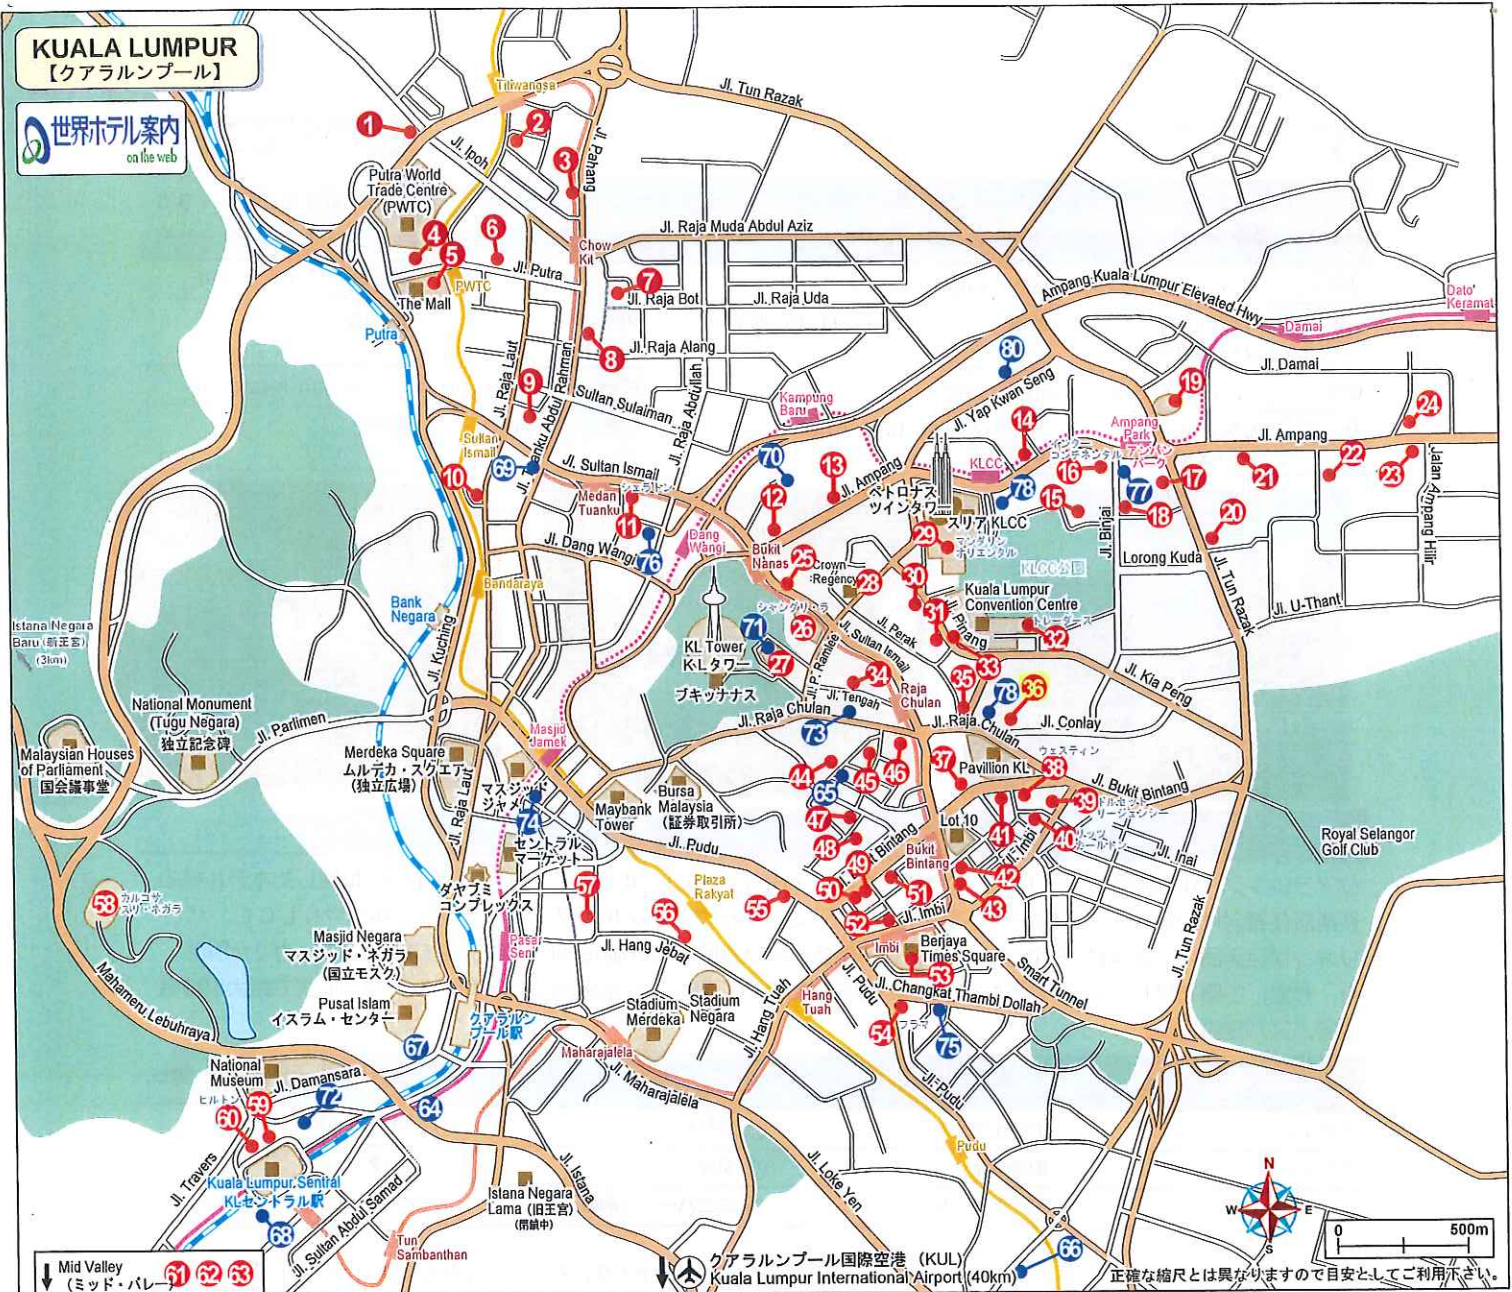

**KUALA LUMPUR**  
【クアラランブール】

世界ホテル案内  
on the web

- |  |  |   |
|--|--|---|
| 1 Dynasty Hotel  | 28 Fraser Place Kuala Lumpur                           | 55 Swiss-Garden Hotel & Residences Kuala Lumpur     |
| 2 Vistana Hotel Kuala Lumpur                                     | 29 Mandarin Oriental, Kuala Lumpur                     | 56 Olympic Sports Hotel                             |
| 3 Grand Seasons Hotel Kuala Lumpur                               | 30 Ascott Kuala Lumpur                                 | 57 Swiss Inn, Kuala Lumpur                          |
| 4 Seri Pacific Kuala Lumpur                                      | 31 Impiana KLCC Hotel & Spa                            | 58 Carcosa Seri Negara Kuala Lumpur                 |
| 5 Sunway Putra Hotel, Kuala Lumpur                               | 32 Traders Hotel Kuala Lumpur                          | 59 Le Meridien Kuala Lumpur                         |
| 6 Sani Hotel   | 33 Grand Hyatt Kuala Lumpur                            | 60 Hilton Kuala Lumpur                              |
| 7 Brisdale Hotel   | 34 E&O Residences                                      | 61 The Gardens Hotel & Residences                   |
| 8 Hilton Garden Inn Kuala Lumpur Jalan Tuanku Abdul Rahman North | 35 Novotel Kuala Lumpur City Centre                    | 62 The Boulevard Hotel                              |
| 9 Hotel Grand Continental Kuala Lumpur                           | 36 Pullman Kuala Lumpur City Center                    | 63 Cititel Mid Valley                               |
| 10 Quality Hotel City Centre                                     | 37 Grand Millennium Kuala Lumpur                       | [新掲載ホテル]  |
| 11 Sheraton Imperial Kuala Lumpur Hotel                          | 38 The Westin Kuala Lumpur                             | 64 Dua Sentral Suites                               |
| 12 The Renaissance Kuala Lumpur Hotel                            | 39 Dorsett Kuala Lumpur                                | 65 Ramada Suites Kuala Lumpur City Centre           |
| 13 Hotel Maya Kuala Lumpur                                       | 40 The Ritz-Carlton Kuala Lumpur                       | 66 Ibis Styles Kuala Lumpur Fraser Business Park    |
| 14 Corus Hotel Kuala Lumpur                                      | 41 JW Marriott Hotel Kuala Lumpur                      | 67 The Majestic Hotel Kuala Lumpur                  |
| 15 The Zon-All Suites Residences on The Park Kuala Lumpur        | 42 Hotel Royal Kuala Lumpur                            | 68 Aloft Kuala Lumpur Sentral                       |
| 16 InterContinental Kuala Lumpur                                 | 43 PARKROYAL Kuala Lumpur                              | 69 Premiera Hotel Kuala Lumpur                      |
| 17 GTower Hotel  | 44 A BEST Seri Bukit Ceylon Serviced Residence         | 70 Fraser Residence Kuala Lumpur                    |
| 18 PNB Darby Park Executive Suites                               | 45 PARKROYAL Serviced Suites Kuala Lumpur              | 71 Oasia Suites Kuala Lumpur, Malaysia              |
| 19 Doubletree by Hilton Kuala Lumpur                             | 46 Hotel Istana Kuala Lumpur                           | 72 The St. Regis Kuala Lumpur                       |
| 20 MiCasa All Suite Hotel  | 47 Hotel Soleil Kuala Lumpur                           | 73 Holiday Inn Express Kuala Lumpur City Centre     |
| 21 Somerset Ampang Kuala Lumpur                                  | 48 Alpha Genesis Hotel                                 | 74 Hotel Cosmo Kuala Lumpur                         |
| 22 D-Villa Residence Kuala Lumpur                                | 49 The Federal Kuala Lumpur                            | 75 Mercure Kuala Lumpur Shaw Parade                 |
| 23 Ambassador Row Serviced Suites                                | 50 The Royale Bintang Kuala Lumpur                     | 76 Hotel Stripes Kuala Lumpur, Autograph Collection |
| 24 Oakwood Hotel & Residence Kuala Lumpur                        | 51 Hotel Capitol                                       | 77 Element Kuala Lumpur                             |
| 25 Concorde Hotel Kuala Lumpur                                   | 52 Melia Kuala Lumpur                                  | 78 Banyan Tree Kuala Lumpur                         |
| 26 Shangri-La Hotel Kuala Lumpur                                 | 53 Berjaya Times Square Hotel, Kuala Lumpur - Malaysia | 79 Four Seasons Hotel Kuala Lumpur                  |
| 27 Pacific Regency Hotel Suites                                  | 54 Furama Hotel Bukit Bintang                          | 80 Ibis Kuala Lumpur City Centre                    |